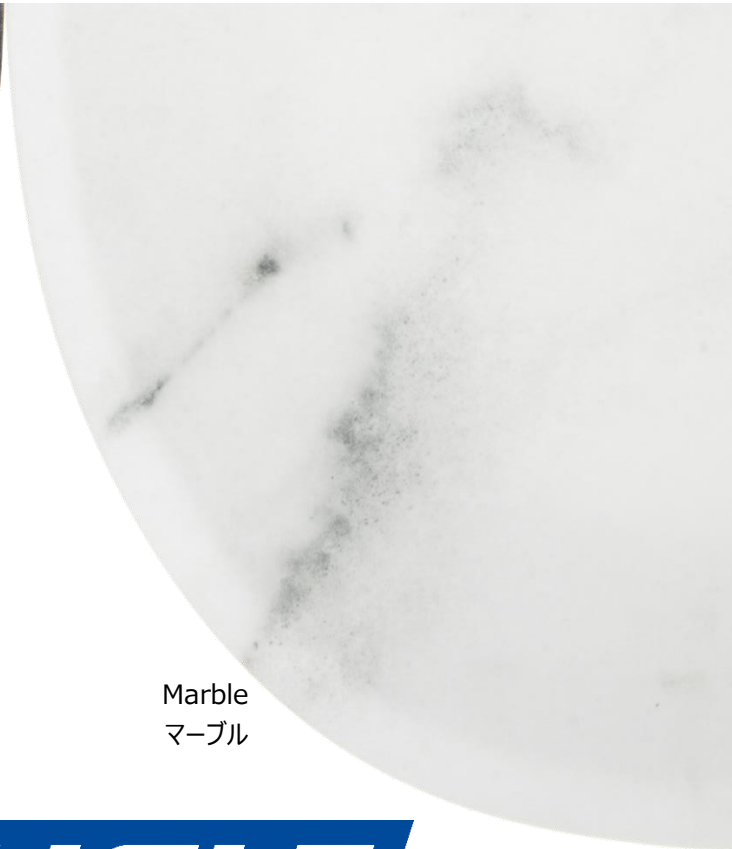

Soapstone  
ソープストーン

Marble  
マーブル

**CARLISLE**

FOODSERVICE PRODUCTS

## Ridge Dinnerware Collection

～ Modern shape and multiple use for dining ～

Inspired by Earth's natural elements, our new Ridge collection suggests the look and texture of stone with the benefits and durability of melamine. Modern, minimalist shapes from bullion bowls to platters offer a variety of plating options.